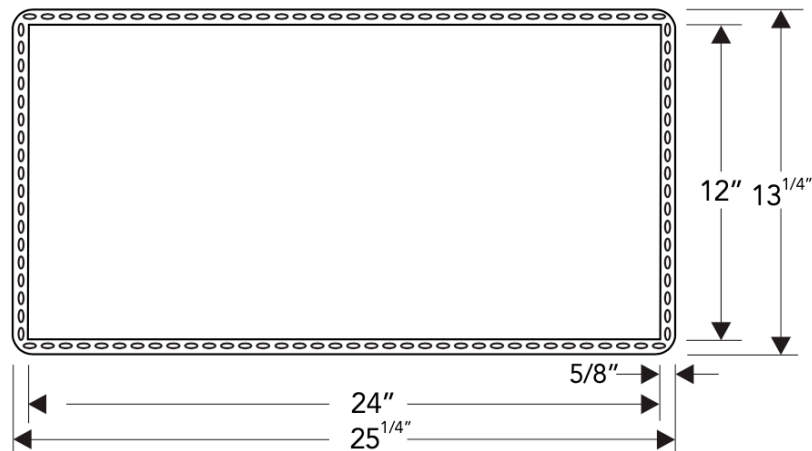

Model	Profile	Size (Inner)	Size (Outer)	Rim	Depth
Y-34	Undermount	24 x 12 inches 609 x 305 mm	25 <sup>1/4</sup> x 13 <sup>1/4</sup> inches 642 x 335 mm	5/8 inches 15 mm	3 <sup>3/4</sup> inches 97 mm

Product as shown in polished finish

Y-34P

Dimension in inches

**Installation Notes**

Cut out size : 25<sup>1/4</sup> x 13<sup>1/4</sup> inches

NOTE: Dimensions subject to change without notice.